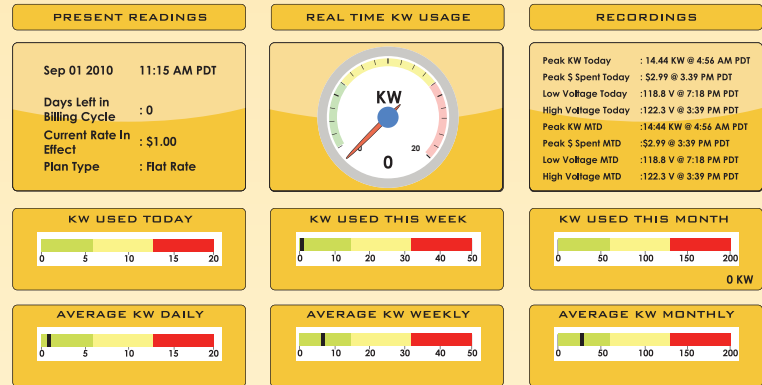

PERI does both the device and the software application level (including firmware) specification and fabrication. This assures that only appropriate HAN devices are authenticated and connected to the utility network.

To enable highest level of security and data integrity and to prevent unauthorized eavesdropping, tamper detection solutions such as identification, authentication and validation are performed at the device and network level.

Because of the care that **PERI** takes in the development of its **HAN** solutions suite, utility companies can be assured that they can distinguish between **HAN** devices directly under their control as part of a formal demand response program (including smart meters) and other consumer devices that might be in the home.

570 Broad Street
Newark, NJ 07102
Tel: +1.973.735.9500
Fax: +1.973.735.9593

2880 Zanker Road
San Jose, CA 95101
Tel: +1.408.207.9600
Fax: +1.408.207.9693

333 S. Grand Avenue
Los Angeles, CA 90071
Tel: +1.213.281.9313
Fax: +1.323.315.2254

28B, B Building HuaQiang Plaza
Futian District
Shenzhen, China 518 000
Tel: +86 755 8624 3622

4, 9th Avenue, Ashok Nagar
Chennai 600 083
Tel: +91 44 43406000
Fax: +91 44 24893275